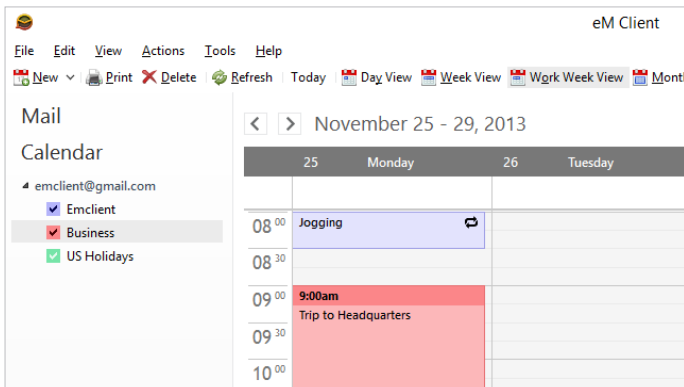

SUPER FAST SEARCH

Find any of your emails, contacts, or attachments within few seconds by using the super fast search.

BEAUTIFUL CALENDAR INTERFACE

Organize your meetings in a beautiful and highly customizable interface.